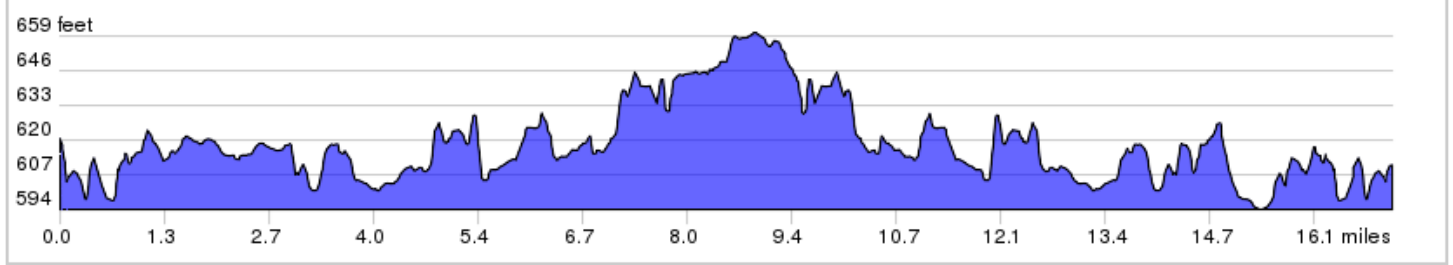

# MGST Family Trail Loop (ORANGE)

MGST Family Trail Loop (ORANGE)

1.	0.0	▀	Start of route	0.0
2.	0.0	←	START - L out of parking lot	0.1
3.	0.1	↑	Continue onto Willow Rd	0.7
4.	0.7	→	R	0.1
5.	0.9	←	L	1.3
6.	2.2	←	L	0.7
7.	2.9	←	Slight L	3.3
8.	6.2	→	Slight R onto Metropolitan Pkwy	2.2
9.	8.4	←	L onto S Metro Pkwy	0.7
10.	9.0	←	Slight L onto Bemis Rd	0.2
11.	9.2	→	R onto Fox Woods Rd	0.2
12.	9.4	→	R onto Bemis Rd	0.0
13.	9.4	→	R onto Metropolitan Pkwy	5.0
14.	14.4	←	L	0.0

14.4 miles. +334/-335 feet

15.	14.5	←	L	1.7
16.	16.2	←	L toward Willow Rd	0.1
17.	16.3	←	L onto Willow Rd	0.7
18.	17.0	→	R onto W Huron River Dr	0.1
19.	17.1	←	FINISH - L into parking lot	0.0
20.	17.1	▀	End of route	0.0

2.6 miles. +72/-77 feet