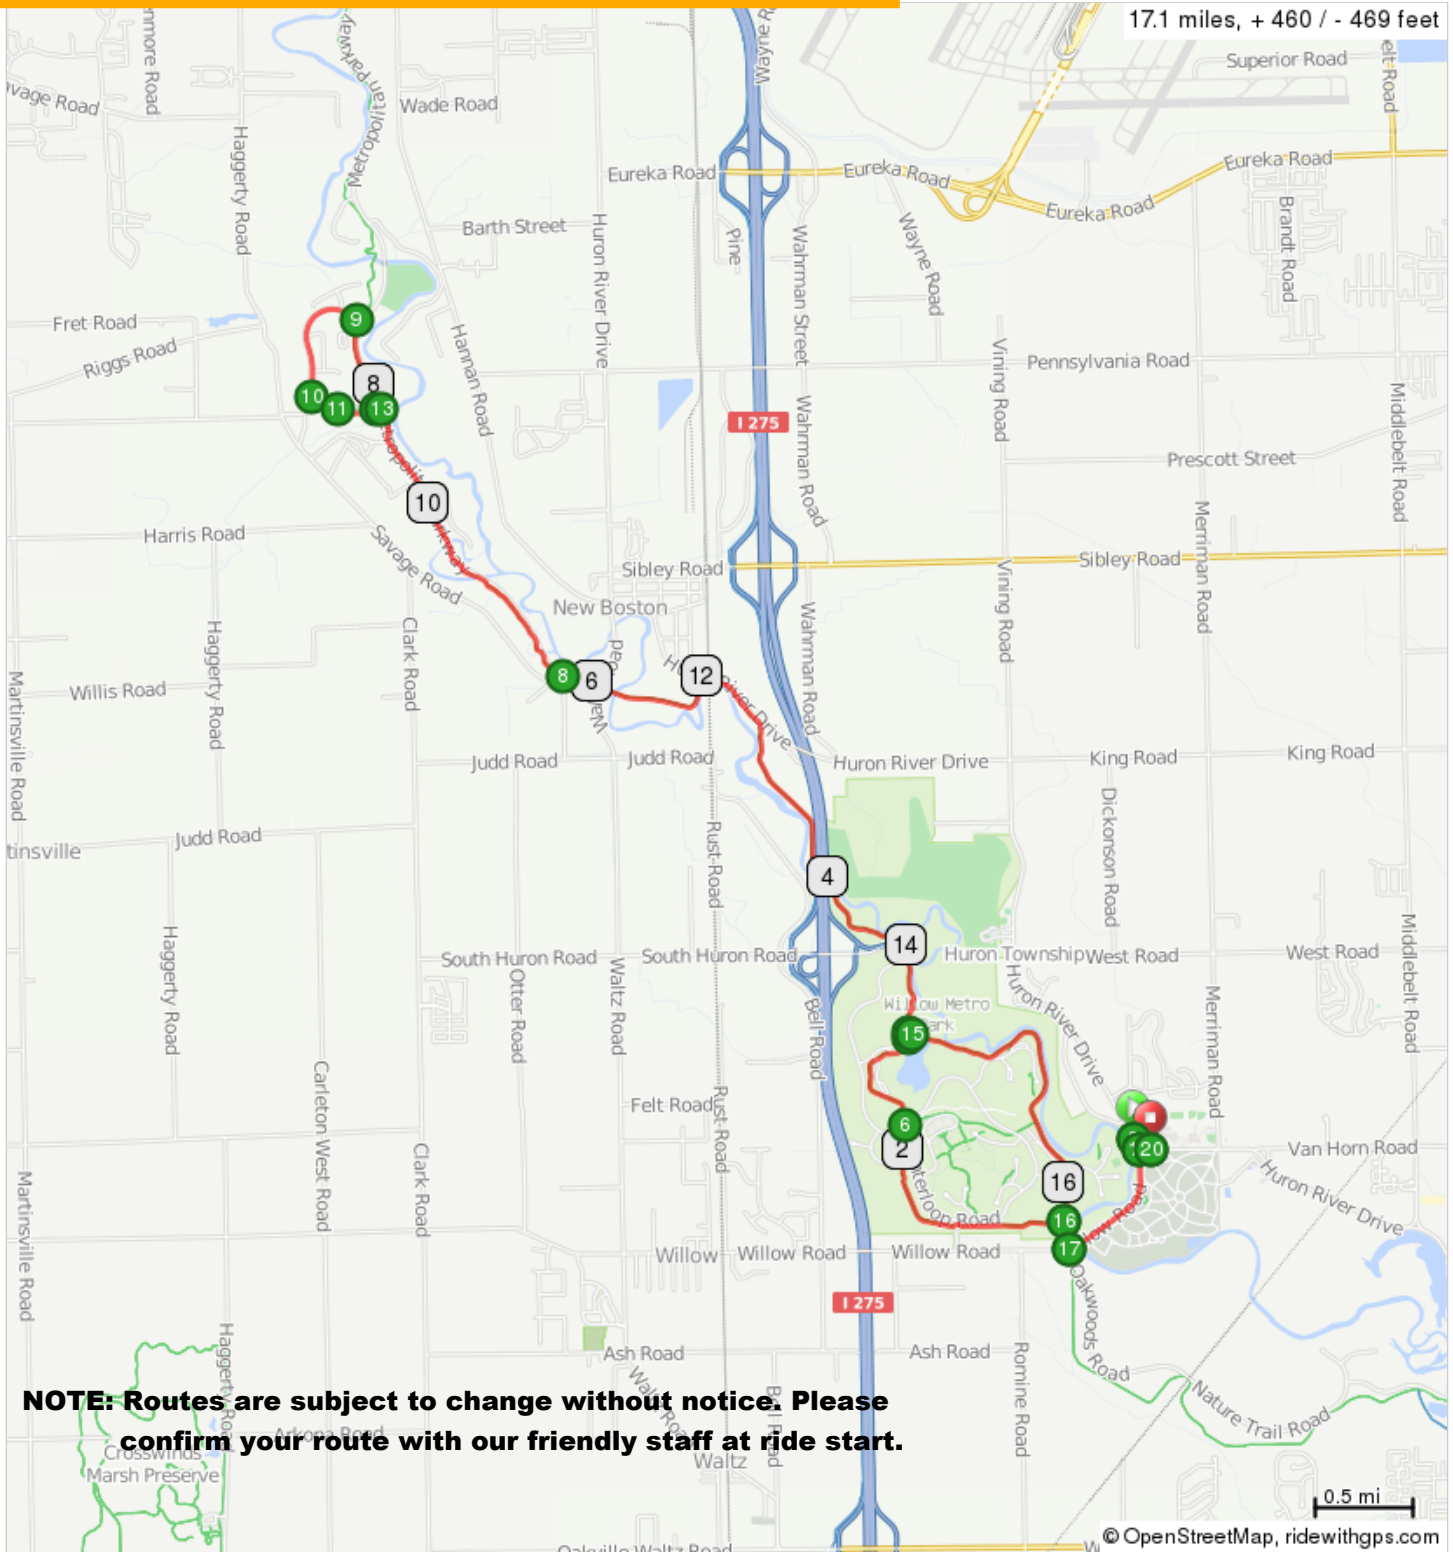

# MGST Family Trail Loop (ORANGE)

MGST Family Trail Loop (ORANGE)

1.	0.0	▀	Start of route	0.0
2.	0.0	←	START - L out of parking lot	0.1
3.	0.1	↑	Continue onto Willow Rd	0.7
4.	0.7	→	R	0.1
5.	0.9	←	L	1.3
6.	2.2	←	L	0.7
7.	2.9	←	Slight L	3.3
8.	6.2	→	Slight R onto Metropolitan Pkwy	2.2
9.	8.4	←	L onto S Metro Pkwy	0.7
10.	9.0	←	Slight L onto Bemis Rd	0.2
11.	9.2	→	R onto Fox Woods Rd	0.2
12.	9.4	→	R onto Bemis Rd	0.0
13.	9.4	→	R onto Metropolitan Pkwy	5.0
14.	14.4	←	L	0.0

14.4 miles. +334/-335 feet

15.	14.5	←	L	1.7
16.	16.2	←	L toward Willow Rd	0.1
17.	16.3	←	L onto Willow Rd	0.7
18.	17.0	→	R onto W Huron River Dr	0.1
19.	17.1	←	FINISH - L into parking lot	0.0
20.	17.1	▀	End of route	0.0

2.6 miles. +72/-77 feet